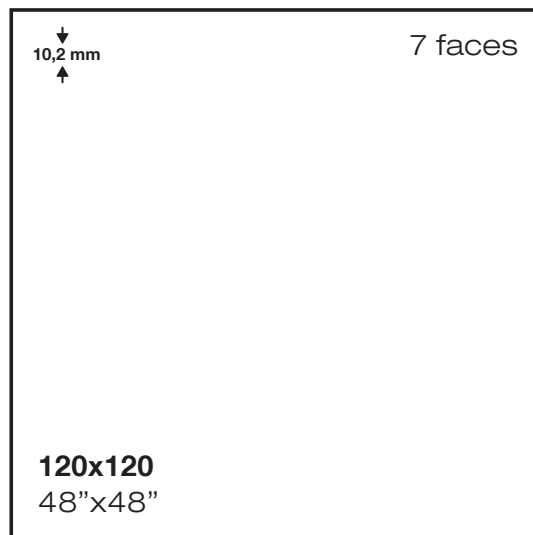

Rodapié
 Skirting

Peldaño
 Step

leeds

Leeds 120x120 / 48"x48"

leeds

pavimento _ porcelánico _ granilla pulida _ rectificado
 floor tile _ porcelain _ highly polished _ rectified

Leeds 120x120 / 48"x48"

PACKING & SPECIAL PIECES