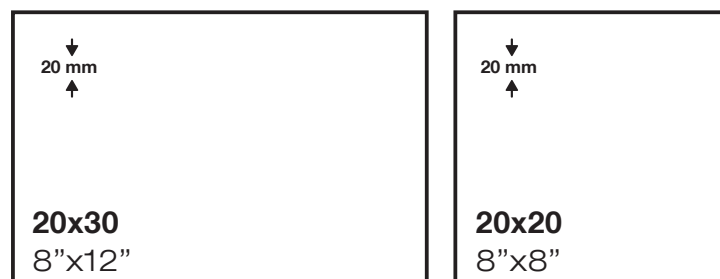

Belgravia Tex grey 20x30 / 8"x12"

BELGRAVIA TEX GREY / LINE GREY

BELGRAVIA TEX ANTHRACITE / LINE ANTHRACITE

BELGRAVIA TEX PEARL / LINE PEARL

belgravia

pavimento adz _ porcelánico _ masa coloreada _ mate _ no rectificado
 adz floor tile _ porcelain _ colored body _ matt _ non rectified