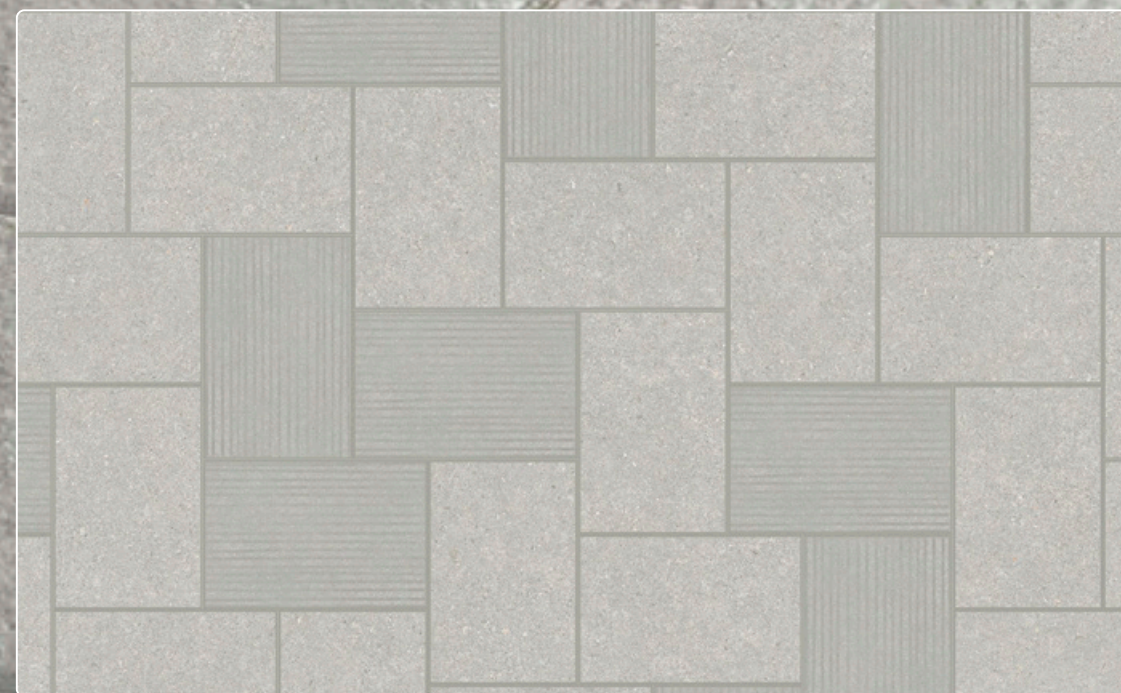

BELGRAVIA TEX PEARL / LINE PEARL