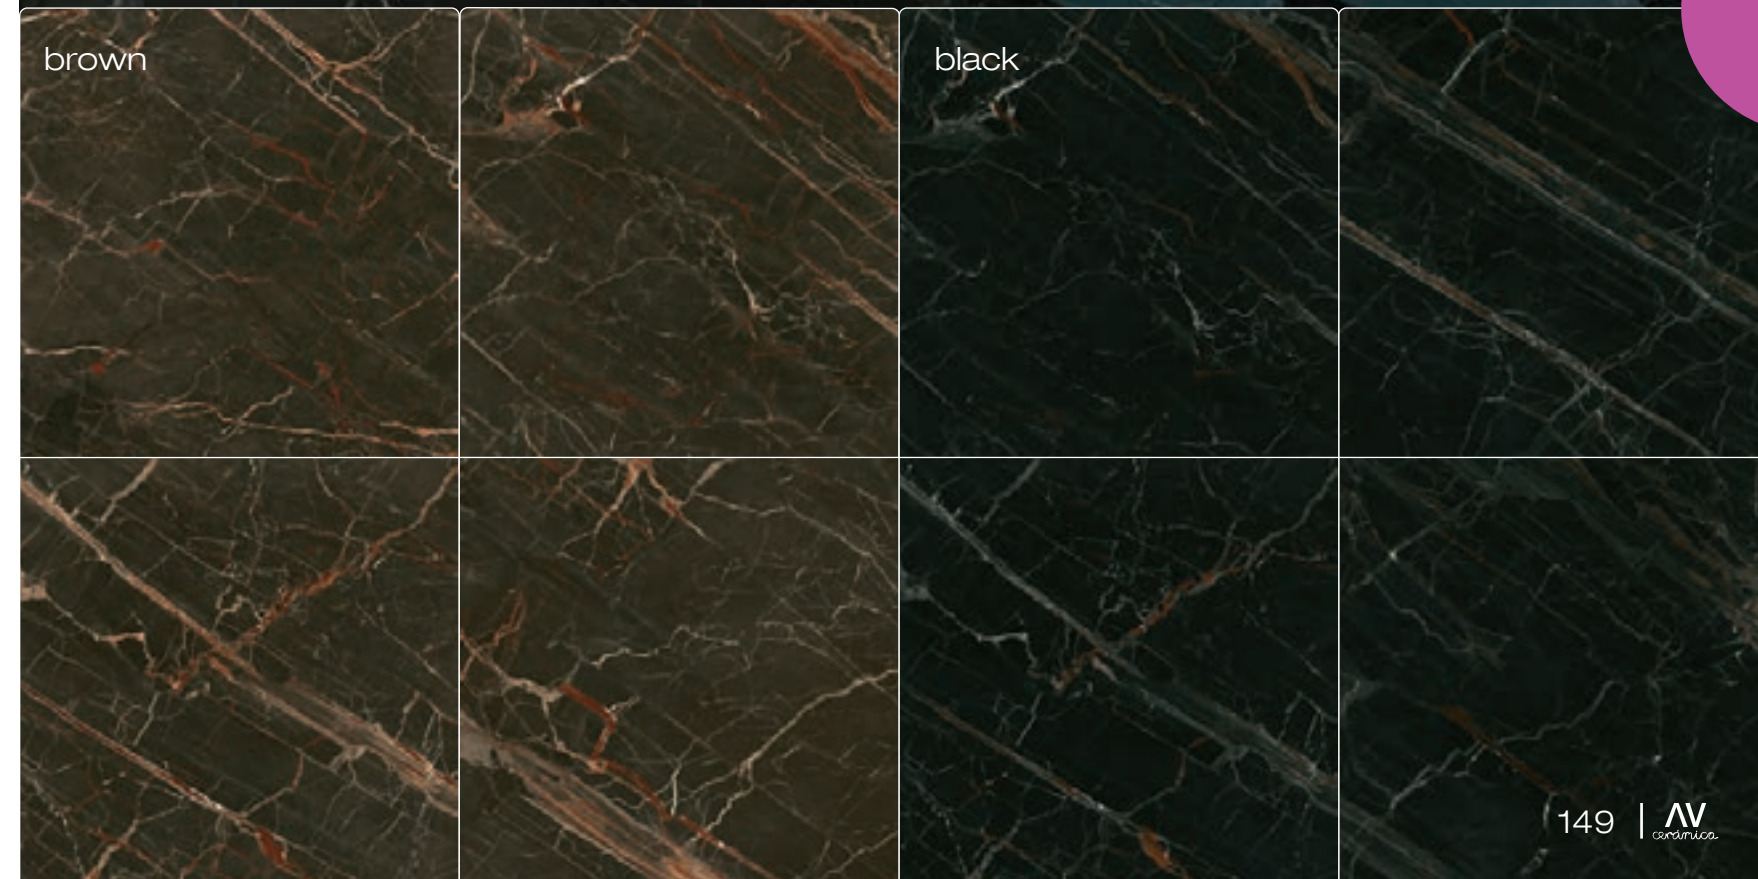

Rodapié
 Skirting

Peldaño
 Step

leeds

Leeds 120x120 / 48"x48"

leeds

pavimento _ porcelánico _ granilla pulida _ rectificado
 floor tile _ porcelain _ highly polished _ rectified

Leeds 120x120 / 48"x48"

PACKING & SPECIAL PIECES