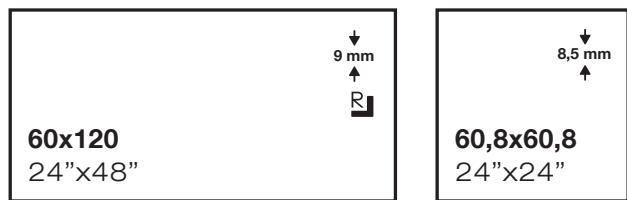

Ver página 581
See page 581

Rodapié
Skirting

Peldaño
Step

Bellagio 60x120 / 24"x48"

bellagio gold

Bellagio gold 60,8x60,8 / 24"x24"

bellagio gold

PACKING & SPECIAL PIECES